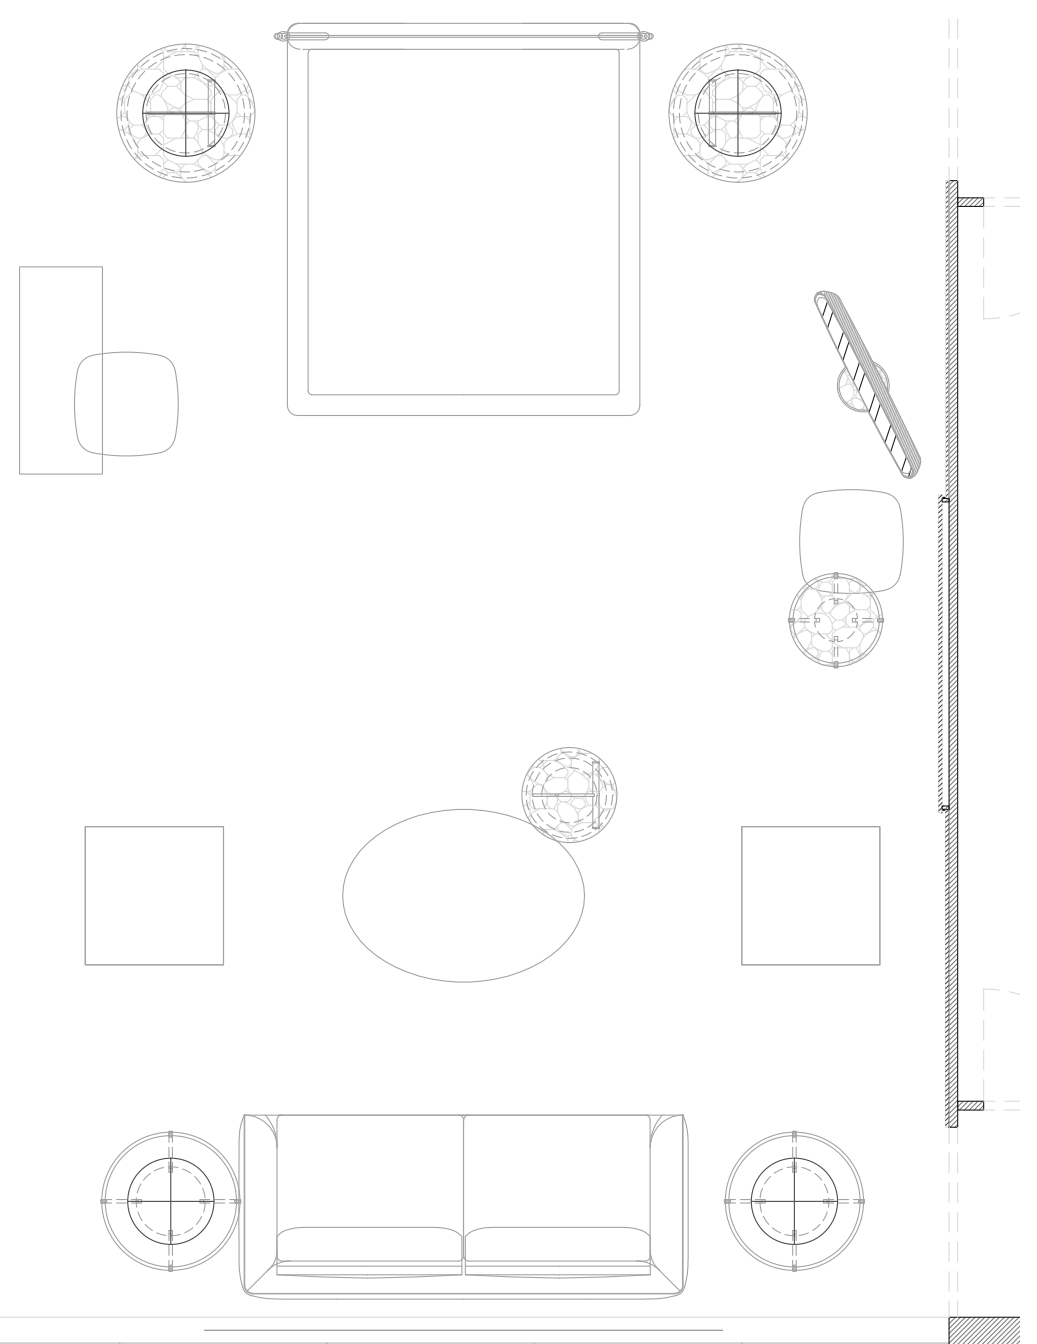

LIVING ROOM

DINING ROOM

BEDROOM